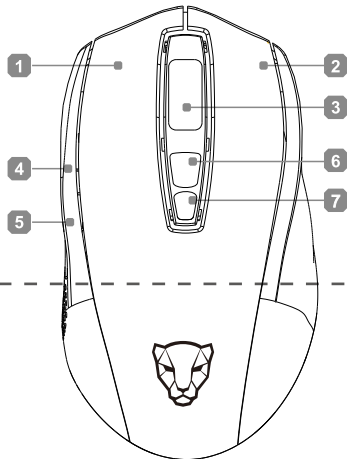

RGB BACKLIGHT GAMING MOUSE

V60

请于www.motospeed.cn下载驱动程序及安装使用说明
Pls download the driver and installation instructions
from www.motospeed.cc

- 1 Left button
- 2 Right button
- 3 Large Anti-skid Roller
- 4 Forward
- 5 Backward
- 6 DPI +
- 7 DPI -

简体中文

- RGB背光灯效
- 按键可宏定义编程
- 2000万次寿命微动开关
- 尾部透明发光创意设计
- 采用PMW3325游戏级高精度光学引擎
- 超强耐磨性铁氟龙脚垫
- DPI模式: 500/800/1000/1500/2000/3000/4000/5000 DPI

鼠标参数

- USB刷新率: 500HZ
- 最大速度: 100IPS
- 开关寿命: 2000万次
- 尺寸: 122x70x40mm
- 图像处理FPS: 5000帧/秒
- 加速度: 20g
- SPI采样时间: 2ms
- 重量: 102 ± 10g (不带线材)

English

- RGB backlighting
- Macro-program buttons
- 20 million domestic life switch
- Transparent transparent design of the tail
- Adopt PMW3325 game level high precision accuracy optical engine
- Super wear-resistance Teflon mat
- DPI mode: 500/800/1000/1500/2000/3000/4000/5000 DPI

Mouse parameters

- USB Refresh rate: 500HZ
- Maximum Tracking Speed: 100IPS
- Switch Life: 20 million
- Dimension: 122x70x40mm
- Frame rate: 5000FPS
- Maximum Acceleration: 20g
- SPI Sampling time: 2ms
- Weight: 102 ± 10g (Without wire)

日本語

- RGBバックライト
- マクロプログラムボタン
- 2000万家庭生活スイッチ
- クリエイティブデザインを発売テール透明な光
- PMW3325ゲームレベルの高精度精度光学エンジンを採用
- スーパー摩耗抵抗テフロンマット
- DPIモード: 500/800/1000/1500/2000/3000/4000/5000 DPI

マウスのパラメータ

- USBのリフレッシュレート: 500HZ
- 最大トラッキング速度: 100IPS
- スイッチライフ: 20 million
- サイズ: 122x70x40mm
- フレームレート: 5000FPS
- 最大加速度: 20g
- SPIサンプリング時間: 2ms
- 重量: 102 ± 10g (ワイヤーなし)

运营商: 香港飞翔科技集团有限公司

制造商: 深圳市宝安区智源电子厂 地址: 深圳市宝安区前进路
Operator: Motospeed Technology Group Limited
Manufacturer: Mototech Technology Group Limited
Address: Qianjin Road, 5th District, Bao'an Shenzhen P.R. China

实物可能与图片不相符, 最终解释权归本公司所有。

HOTLINE: 4008-860-368

WWW.MOTOSPEED.CN
WWW.MOTOSPEED.CC

摩豹官方旗舰店

MOTOSPEED

한국어

- RGB 백라이트
- 매크로 프로그램 버튼
- 2000 만 국내 생명 스위치
- 크리에이티브 디자인 발광 테일 투명 빛
- PMW 3325 게임 수준 높은 정밀도 광학 엔진을 채택
- 슈퍼 마모 저항 테프론 매트
- DPI 모드 : 500/800/1000/1500/2000/3000/4000/5000 DPI

마우스 매개 변수

- USB 새로 고침 속도: 500HZ
- 최대 추적 속도: 100IPS
- 스위치 생활: 20 million
- 치수: 122x70x40mm
- 프레임 속도: 5000 FPS
- 최대 가속: 20g
- SPI 샘플링 시간: 2ms
- 무게: 102 ± 10g (와이어없이)

Deutschland

- RGB-Hintergrundbeleuchtung
- Macro-Programm tasten
- 20 Millionen häuslichen Lebens Schalter
- Schwanz transparent Licht emittierende kreatives Design
- Nehmen Sie PMW 3325 Spiel-Level hochpräzise Genauigkeit optische Engine
- Super-Verschleißfestigkeit Teflonmatte
- DPI-Modus: 500/800/1000/1500/2000/3000/4000/5000 DPI

Mausparameter

- USB-Refresh-Rate: 500HZ
- DiRrate: 5000 FPS
- Maximale Beschleunigung: 20g
- Schalten Sie das Leben: 20 million
- Maximale aufspüregeschwindigkeit: 100IPS
- SPI Abtastzeit: 2ms
- Dimension: 122x70x40mm
- Gewicht: 102 ± 10g (ohne Draht)

Portugal

- RGB backlighting
- Macro-programas de botões
- 20 milhões interruptor vida doméstica
- Cauda luz transparente emissor de Design Criativo
- Adote PMW 3325 nivel de jogo de alta precisão precisão motor óptico
- Super desgaste esteira Teflon resistência
- Modo DPI: 500/800/1000/1500/2000/3000/4000/5000 DPI

Parâmetros de rato